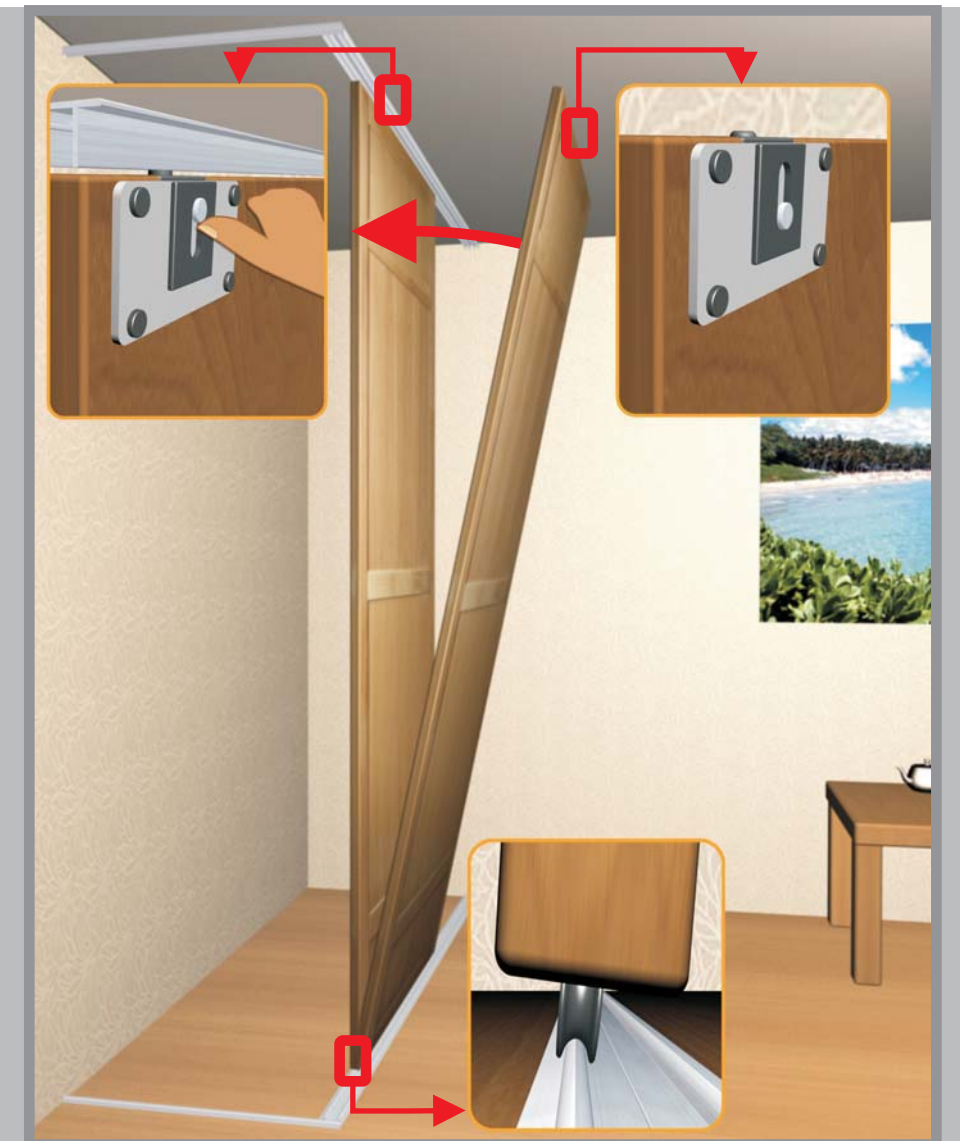

PUSH Sliding Doors Oak and White

A very quick DIY system

Top and bottom fittings already assembled

The range consists of:

- Oak/White PUSH Sliding Low Doors 2050x600x22mm
2050x800x22mm
2050x900x22mm
- Oak/White PUSH Sliding High Doors 2350x600x22mm
2350x800x22mm
2350x900x22mm
- PUSH Sliding Doors with mirrors

PUSH Sliding Doors + Top rail + Bottom rail = Wardrobe!

◆ **RAILS WITH TAPE**

◆ **DOORS ASSEMBLED**

◆ **QUICK ASSEMBLY INSTRUCTION**

3 SOLUTIONS