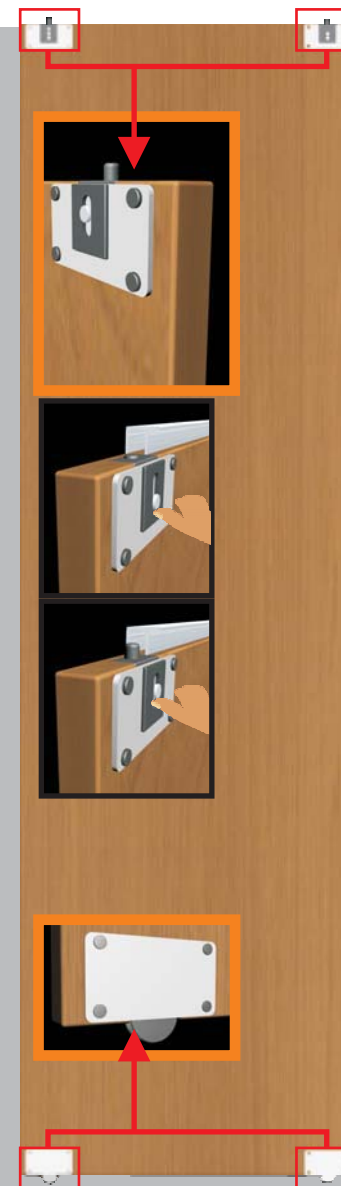

PUSH Sliding Doors Oak and White

A very quick DIY system

Top and bottom fittings already assembled

The range consists of:

- Oak/White PUSH Sliding Low Doors 2050x600x22mm
2050x800x22mm
2050x900x22mm
- Oak/White PUSH Sliding High Doors 2350x600x22mm
2350x800x22mm
2350x900x22mm
- PUSH Sliding Doors with mirrors

PUSH Sliding Doors + Top rail + Bottom rail = Wardrobe!

◆ **RAILS WITH TAPE**

◆ **DOORS ASSEMBLED**

◆ **QUICK ASSEMBLY INSTRUCTION**

3 SOLUTIONS